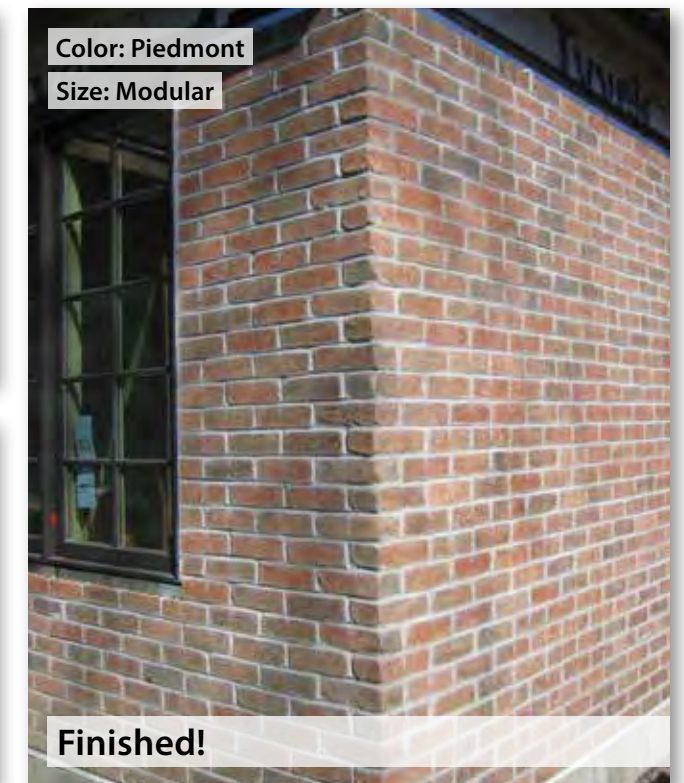

4 Simple Steps