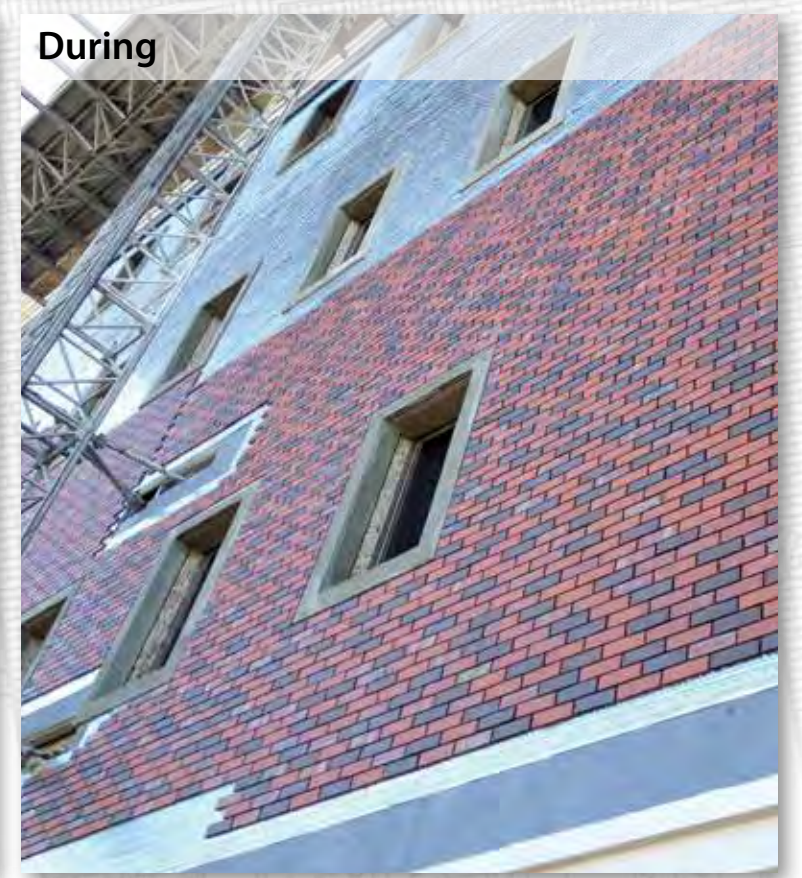

## Re-Skinning with McNear Thin Brick

Before

After

During

During

McNear Thin Brick were used to re-skin this building at the University of Dayton to bring it more into keeping with the other buildings on campus.