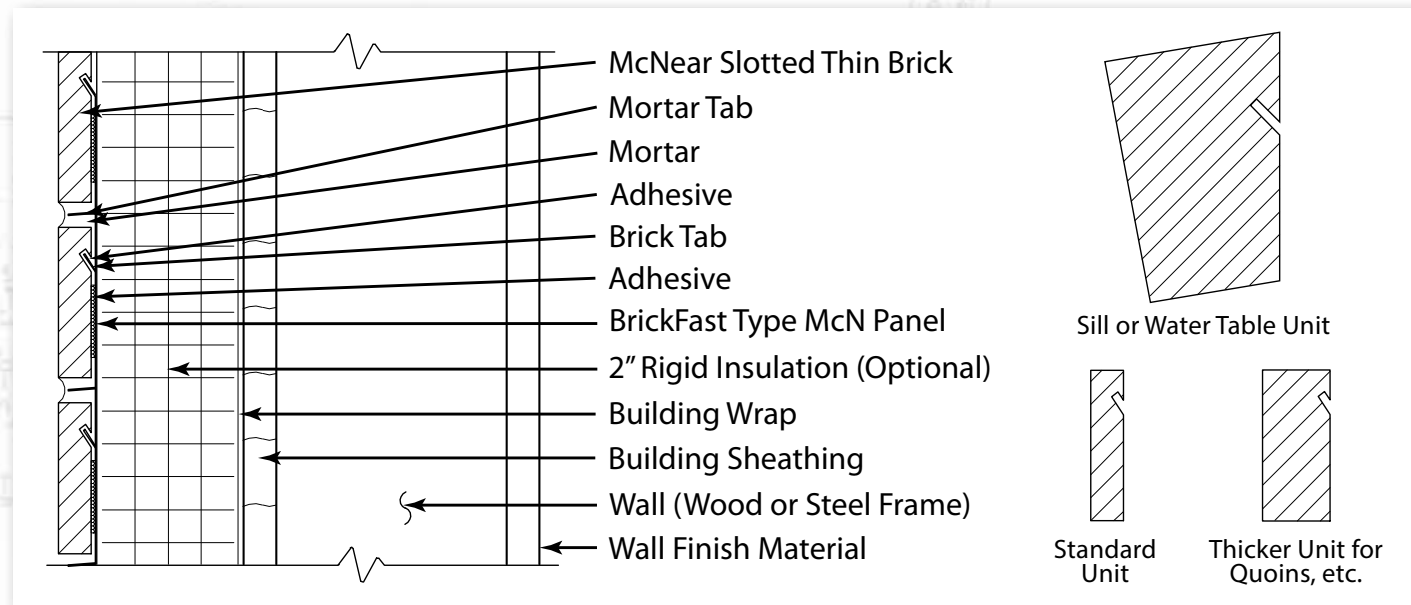

BrickFast™ Type McN Panel System

BrickFast™ Type McN panels stand out from other thin brick attachment methods, as an extremely fast, simple, and secure system. The 4' by 4' BrickFast Type McN galvanized steel panels have tabs that engage matching slots cut into the backs of the bricks, creating a strong mechanical bond. While adhesive is used during installation, the long-term strength of this system comes from the mechanical attachment of the bricks to the panels.

BrickFast Type McN is used in the same way as other cladding systems, with similar methods of moisture control and insulation. It can be installed directly over weather resistive barriers, drainage planes, rigid foam insulation, structural insulated panels, or a combination of these substrates.