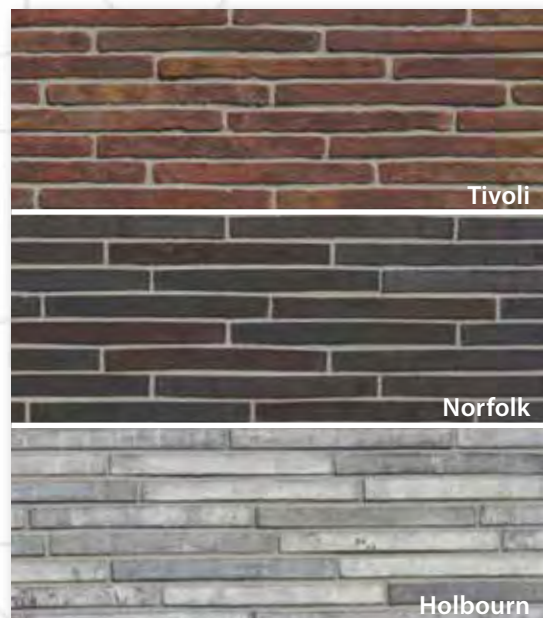

Large Format Sandmolds

We now offer the beautiful, soft textures of our Sandmold Series in larger sizes for both full-depth brick and Thin Brick. The 12-inch lengths of the Utility and Norman sizes extend the design possibilities, and may be better suited for larger buildings.

Norman Sandmolds are similar in appearance to ancient brick found across Europe.

Both Norman and Utility Sandmolds benefit from faster, more efficient installation derived from their larger sizes.

See page 34