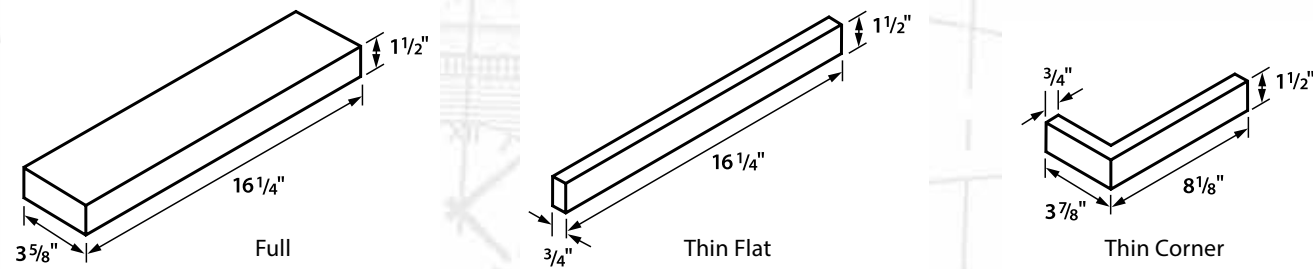

Introducing CENTURION – Thin Brick & Full Brick