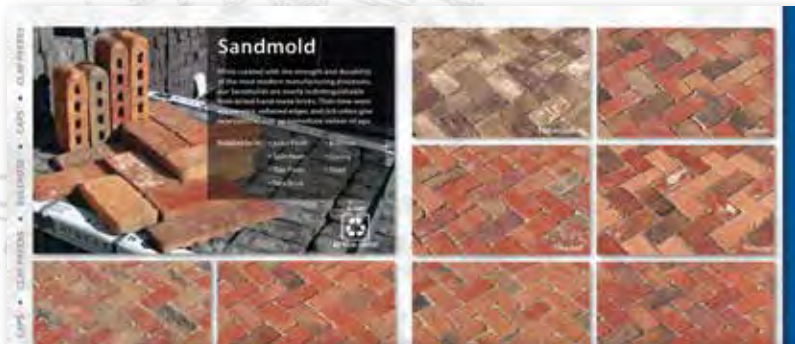

Brick Paving? McNear has the answers!

McNear manufactures an extensive range of brick paving products, ranging from Thin Pavers to Full Pavers, and including accent pieces such as Copings, Stair Treads, and Wall Caps. Our *Landscaping with Brick* brochure presents all these products plus color swatches from a dedicated paving perspective.